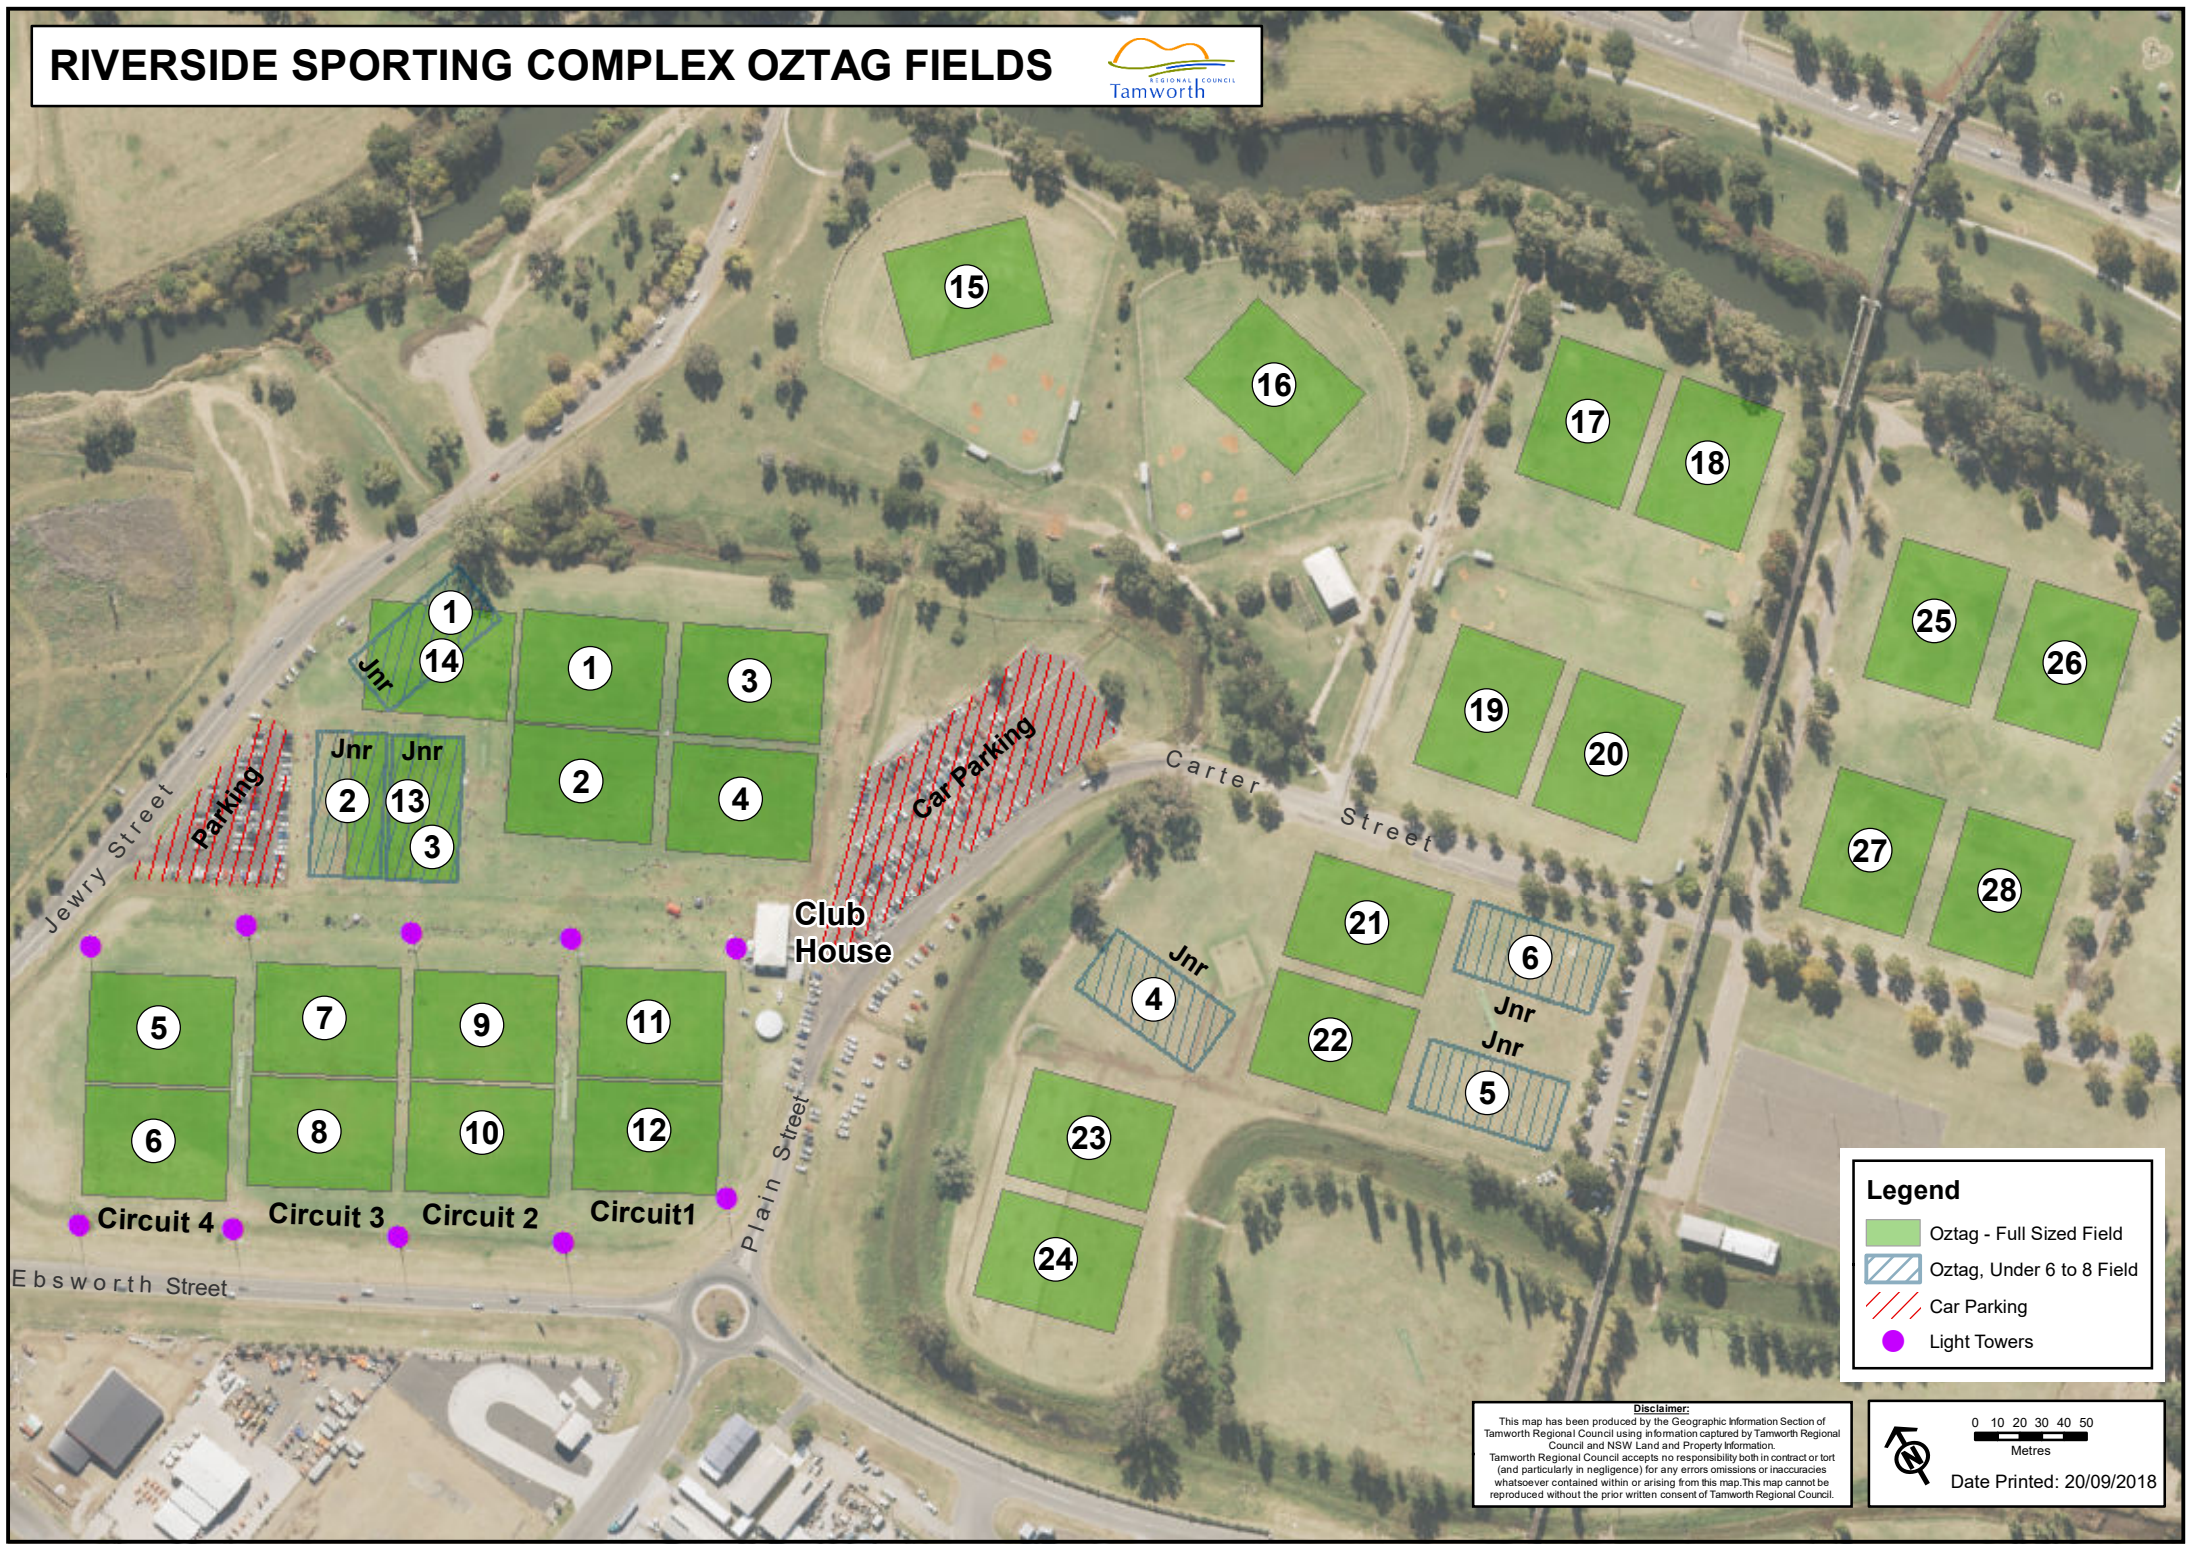

RIVERSIDE SPORTING COMPLEX OZTAG FIELDS

Legend

- Oztag - Full Sized Field
- Oztag, Under 6 to 8 Field
- Car Parking
- Light Towers

0 10 20 30 40 50
Metres

↑
Date Printed: 20/09/2018